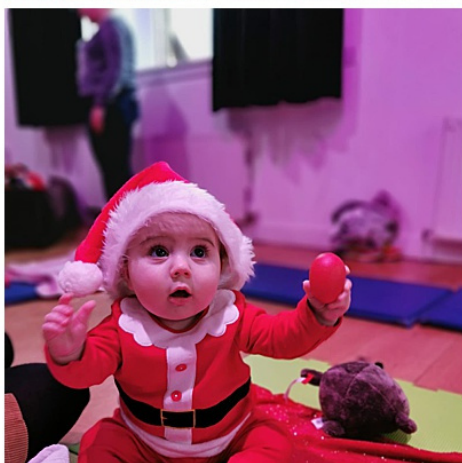

# Christmas party pack

# Christmas party pack

Thanks so much for booking your party with us, we are so excited to welcome you along to play!

We've put together this little digital version of our party pack so you can get involved with all of the activities in our party. This includes our no mess painting activity, contrast card and milestone card too for printing.

# Christmas party pack - kit list

Your party kit list is below, please print your contrast cards and milestone card on the following pages for the party.

You'll also need one of the black and white Christmas tree images (we've given you a couple to choose from!) printed on thicker paper or card for a no mess painting activity.